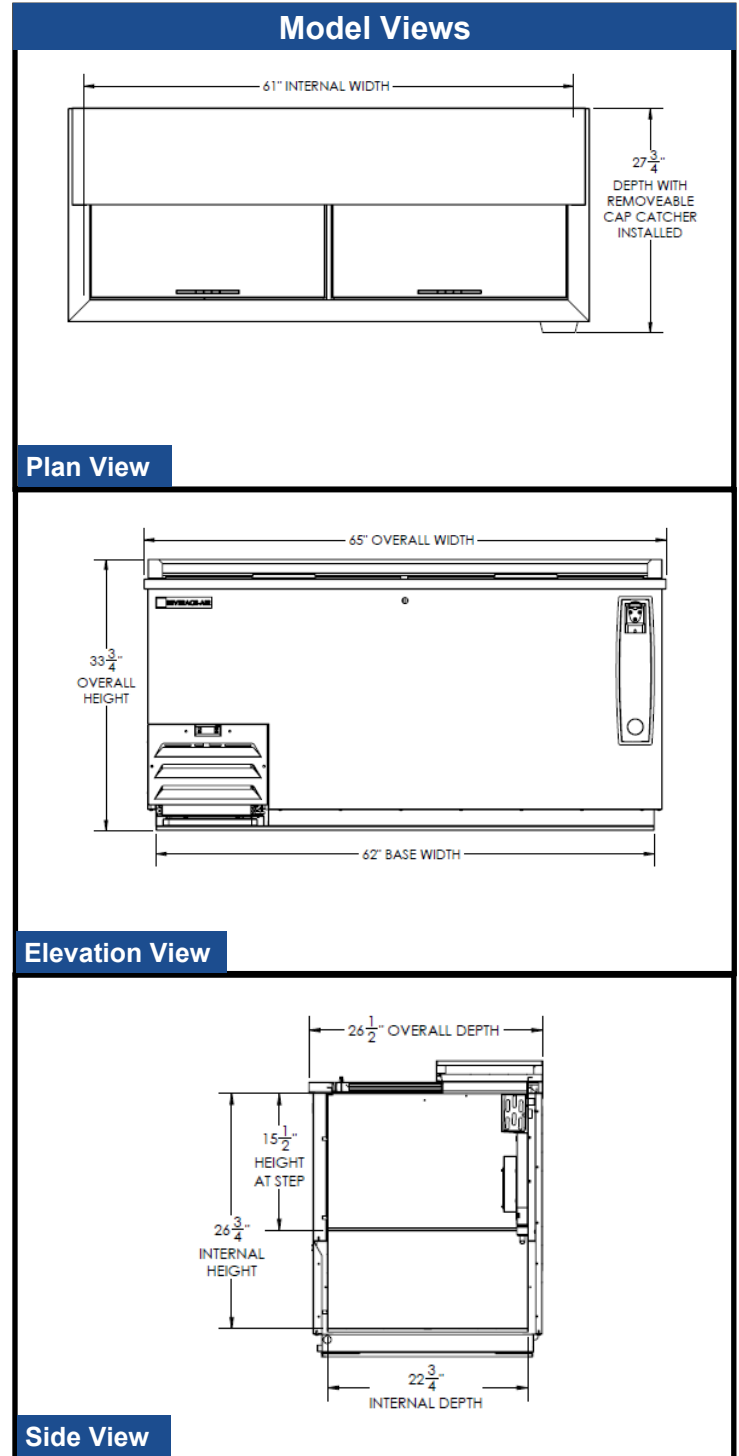

BEVERAGE-AIR

MODEL	DW64HC-S
EXTERNAL DIMENSIONAL DATA	
Width Overall	65"
Depth Overall	26 1/2"
Depth Overall with Cap Catcher	27 3/4"
Height Overall	33 3/4"
Number of Lids	2
INTERNAL DIMENSIONAL DATA	
NET Capacity (cubic ft.)	18.5
Internal Width Overall (in)	61"
Internal Depth Overall (in)	22 3/4"
Internal Height at Step	15 1/2"
Internal Height Overall (in)	26 3/4"
Number of Dividers	4
12 oz. Bottle Capacity	25 1/4 Cases
12 oz. Can Capacity	34 3/4 Cases
ELECTRICAL DATA	
Full Load Amperes 115/60/1	2.5
REFRIGERATION DATA	
Horsepower	1/4
Capacity (BTU/Hr)*	1702
WEIGHT DATA	
Gross Weight (Crated lbs)	357 lbs
Height - Crated	40"
Width - Crated	68"
Depth - Crated	29 1/2"

Horizontal Bottle Coolers Deep Well Models Models: DW64HC-S

ELECTRICAL CONNECTION

115/60/1
NEMA-5-15P

Units pre-wired at factory and include 8' long cord and plug set.

an Ali Group Company

The Spirit of Excellence

3779 Champion Blvd., Winston-Salem, NC 27105
1-888-845-9800 Fax: 1-336-245-6453
Beverage-Air.com sales@bevair.com